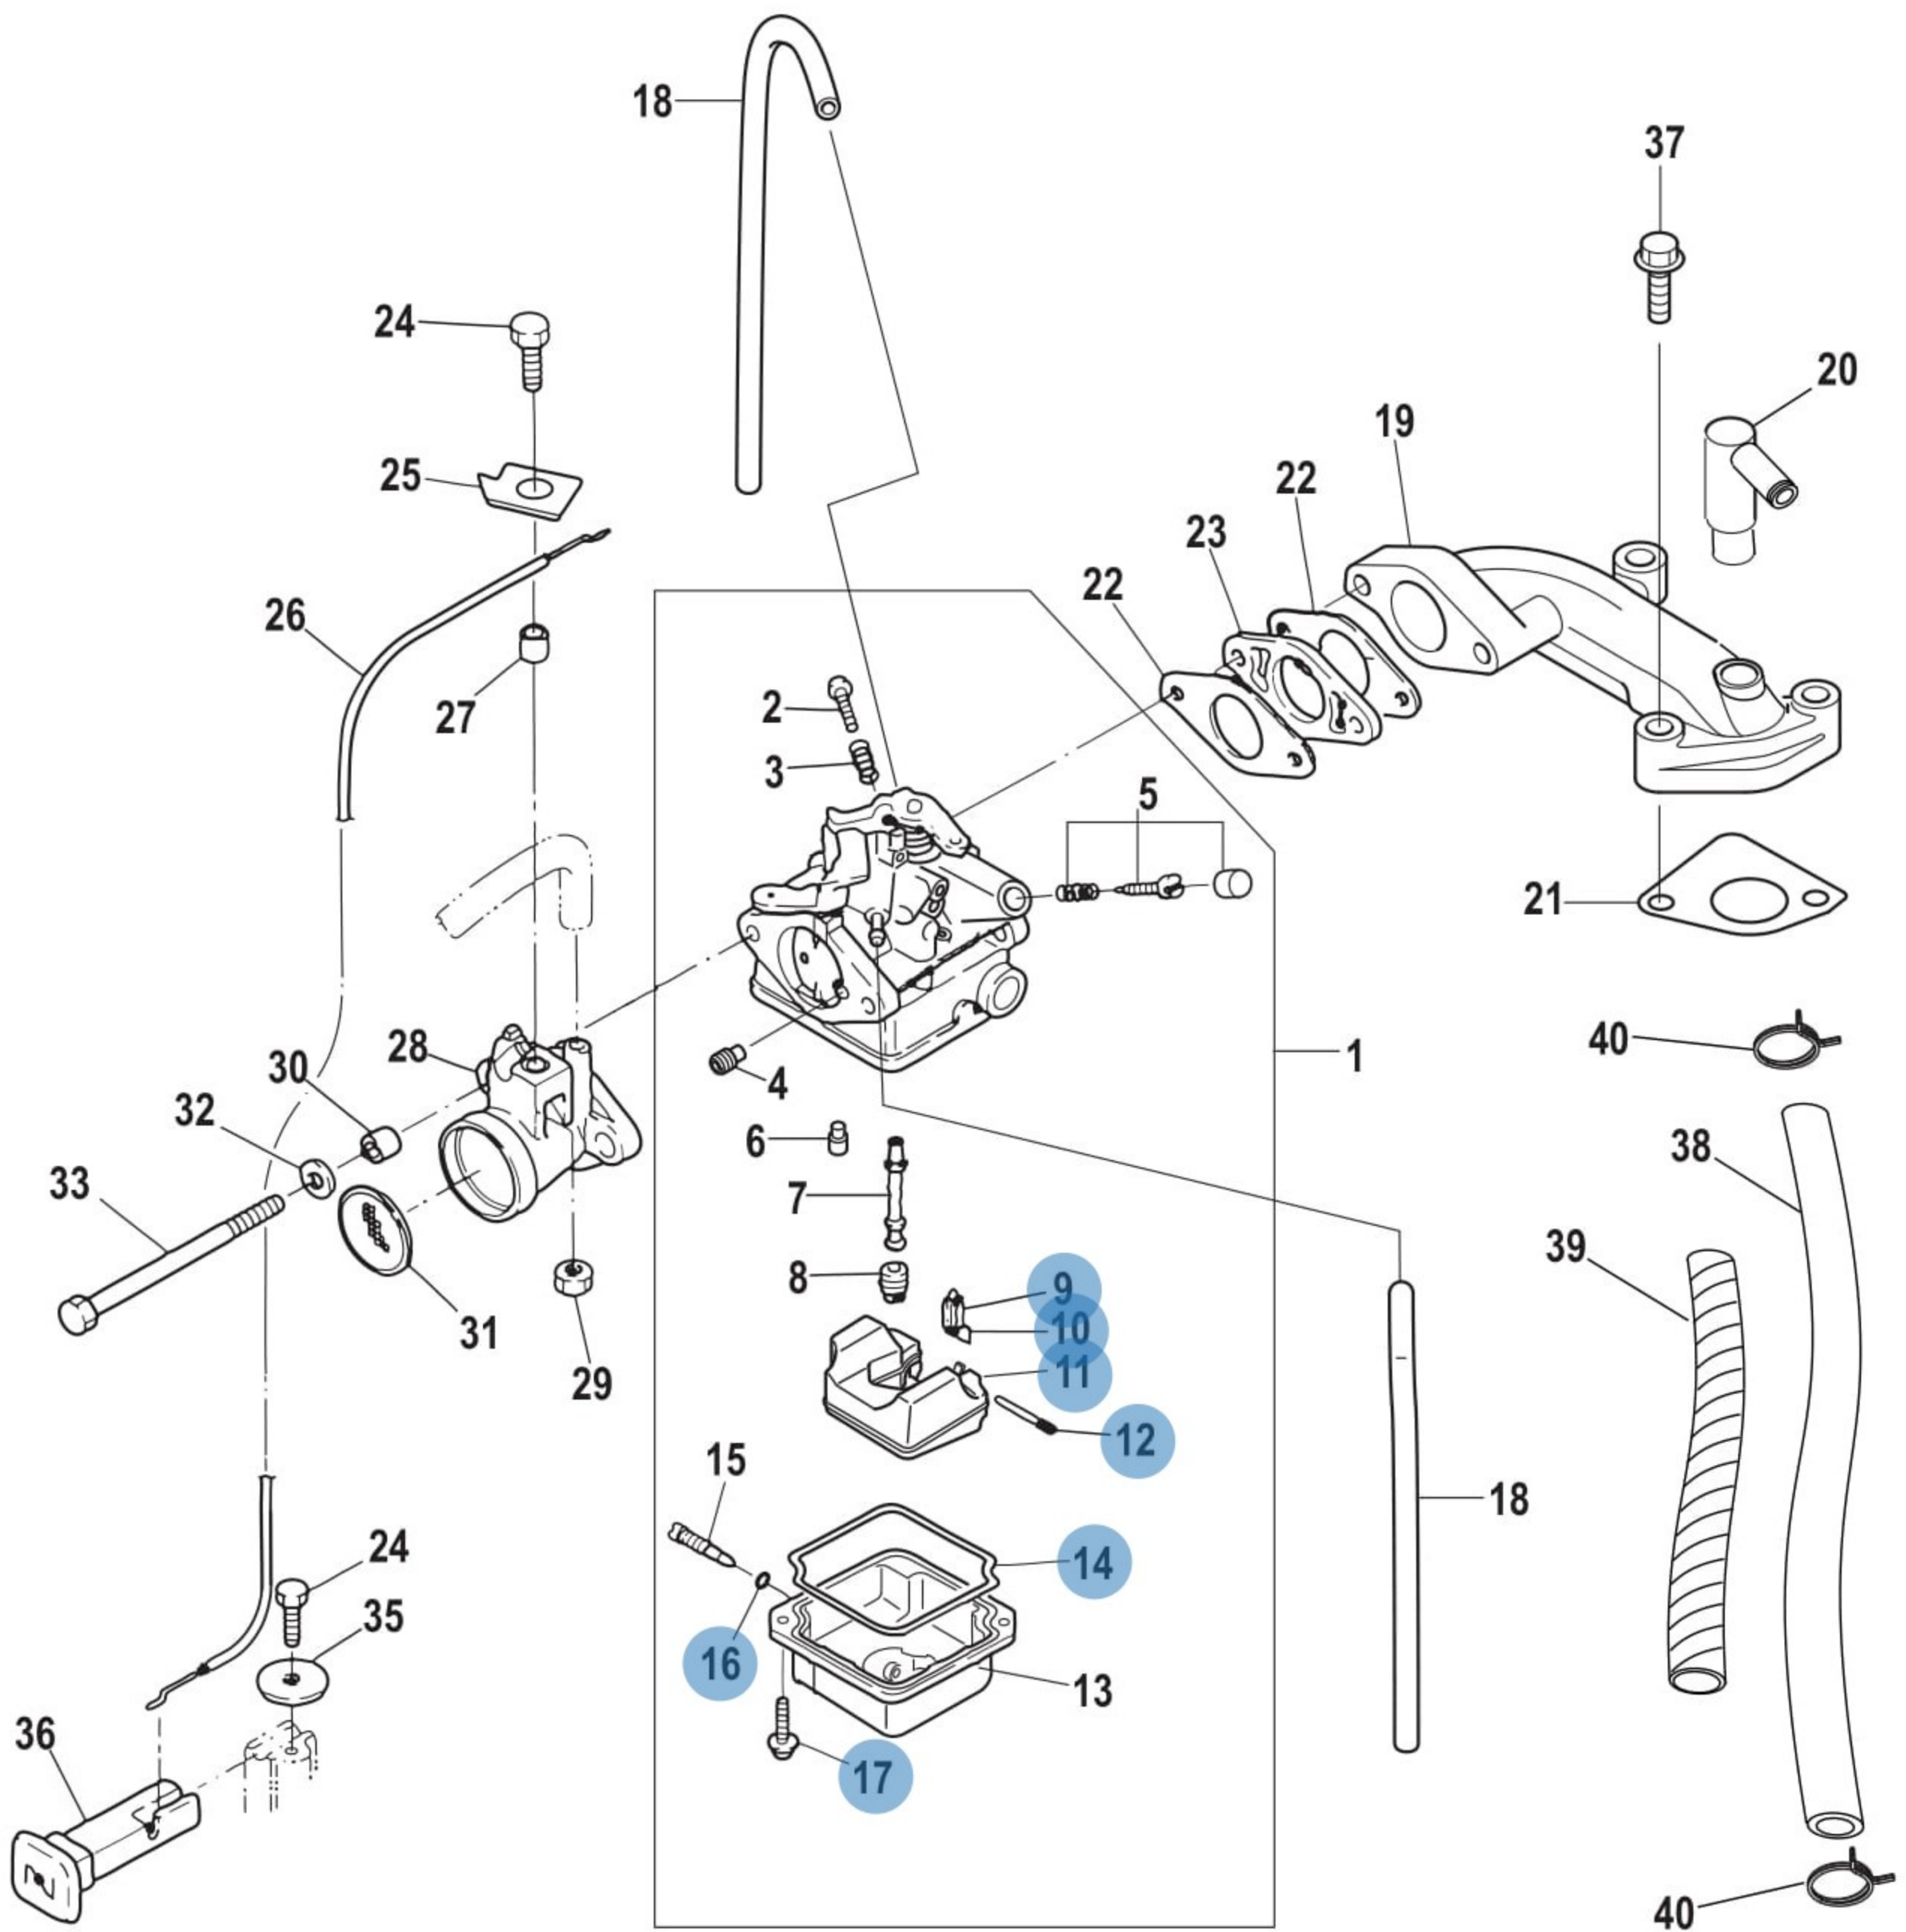

Carburateur

Ref #	Part Number	Description	Qty
9	162543	FLOAT VALVE Brass	1
10	803525	CLIP Stainless Steel	1
11	898103245	FLOAT	1
12	162562	PIN Float - Stainless Steel	1
14	8035084	GASKET Rubber	1
16	8035131	O-RING Rubber	1
17	16260	SCREW (M4 x 12)	2