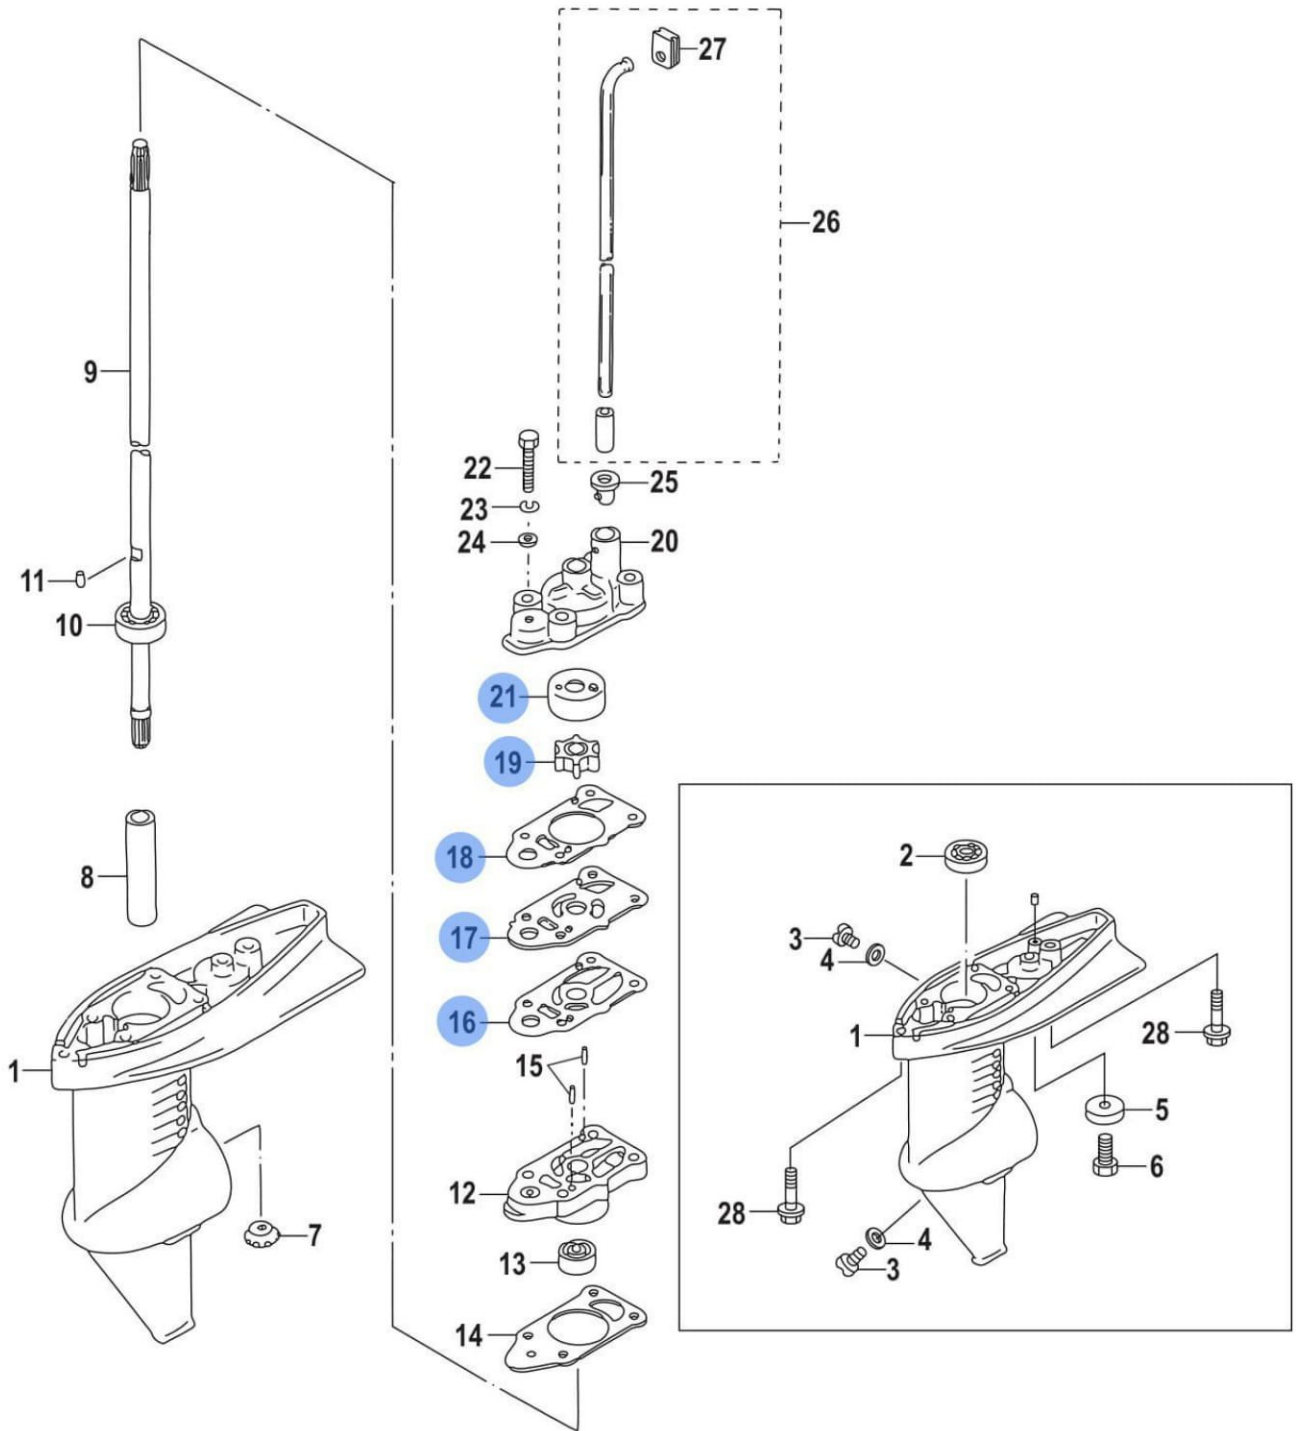

Gear Housing Driveshaft

Ref #	Part Number	Description	Qty
16	898101332	GASKET	1
17	898101371	PLATE Water Pump Guide	1
18	898101331	GASKET Water Pump Housing Upper	1
19	161543	IMPELLER	1
21	161571	LINER	1