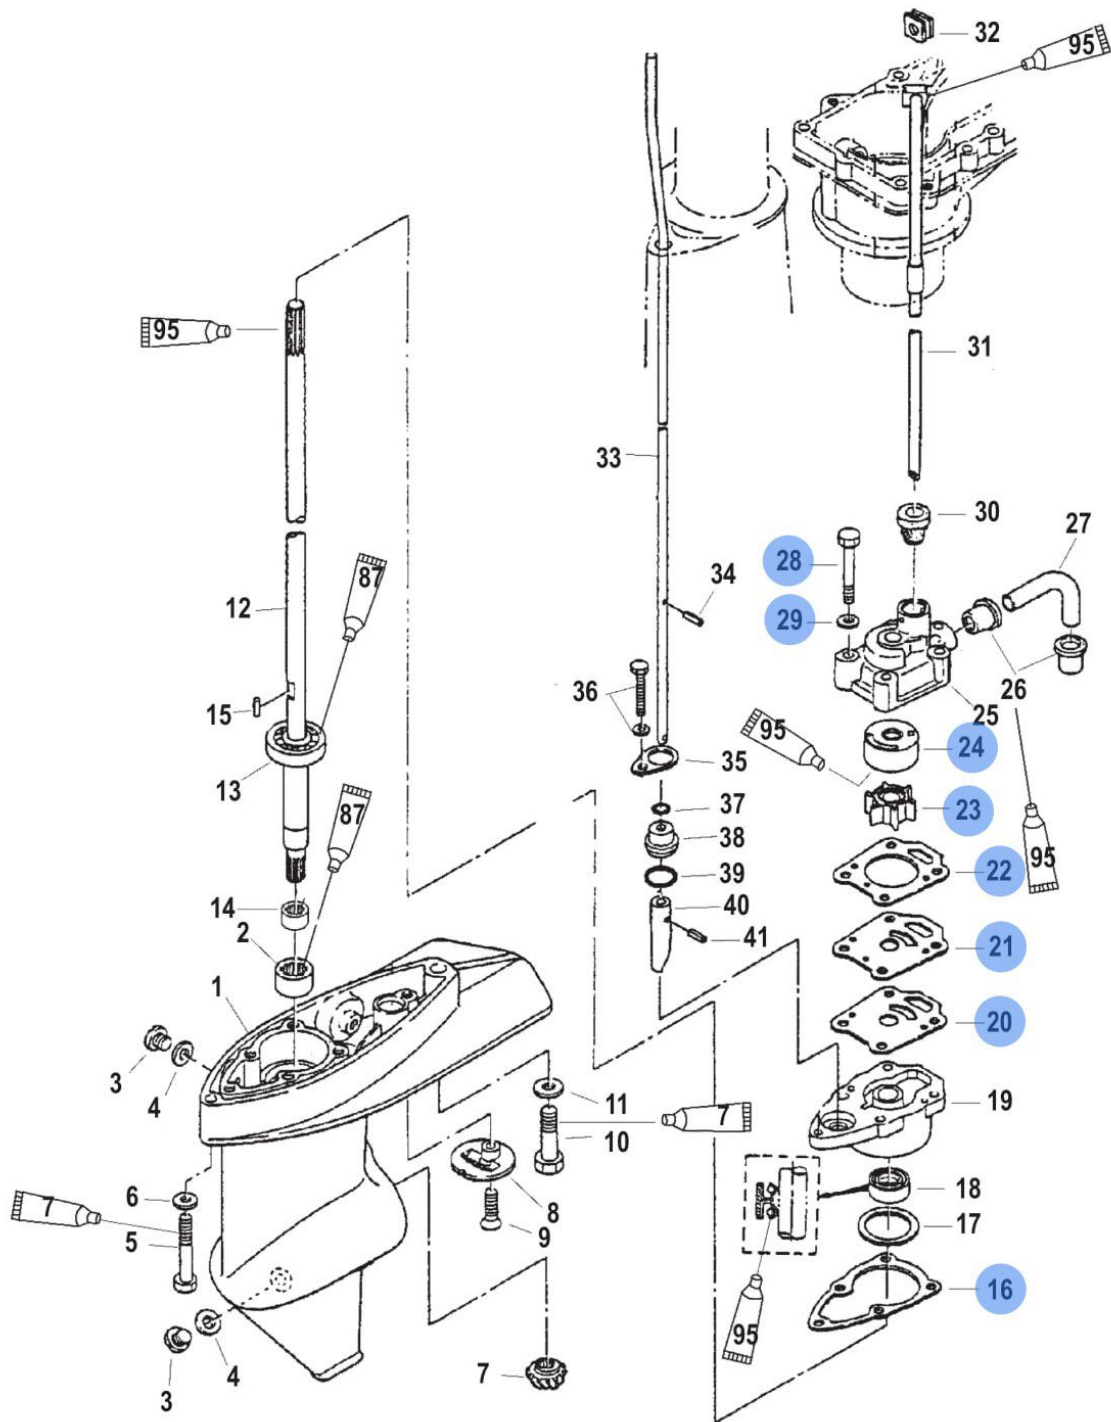

# Gear Housing Driveshaft

Ref #	Part Number	Description	Qty
16	16164003	GASKET	1
20	16160004	GASKET	1
21	16159	PLATE	1
22	16158009	GASKET	1
23	161543	IMPELLER	1
24	16157	LINER	1
28	161251	BOLT	4
29	16826	WASHER Stainless Steel	4