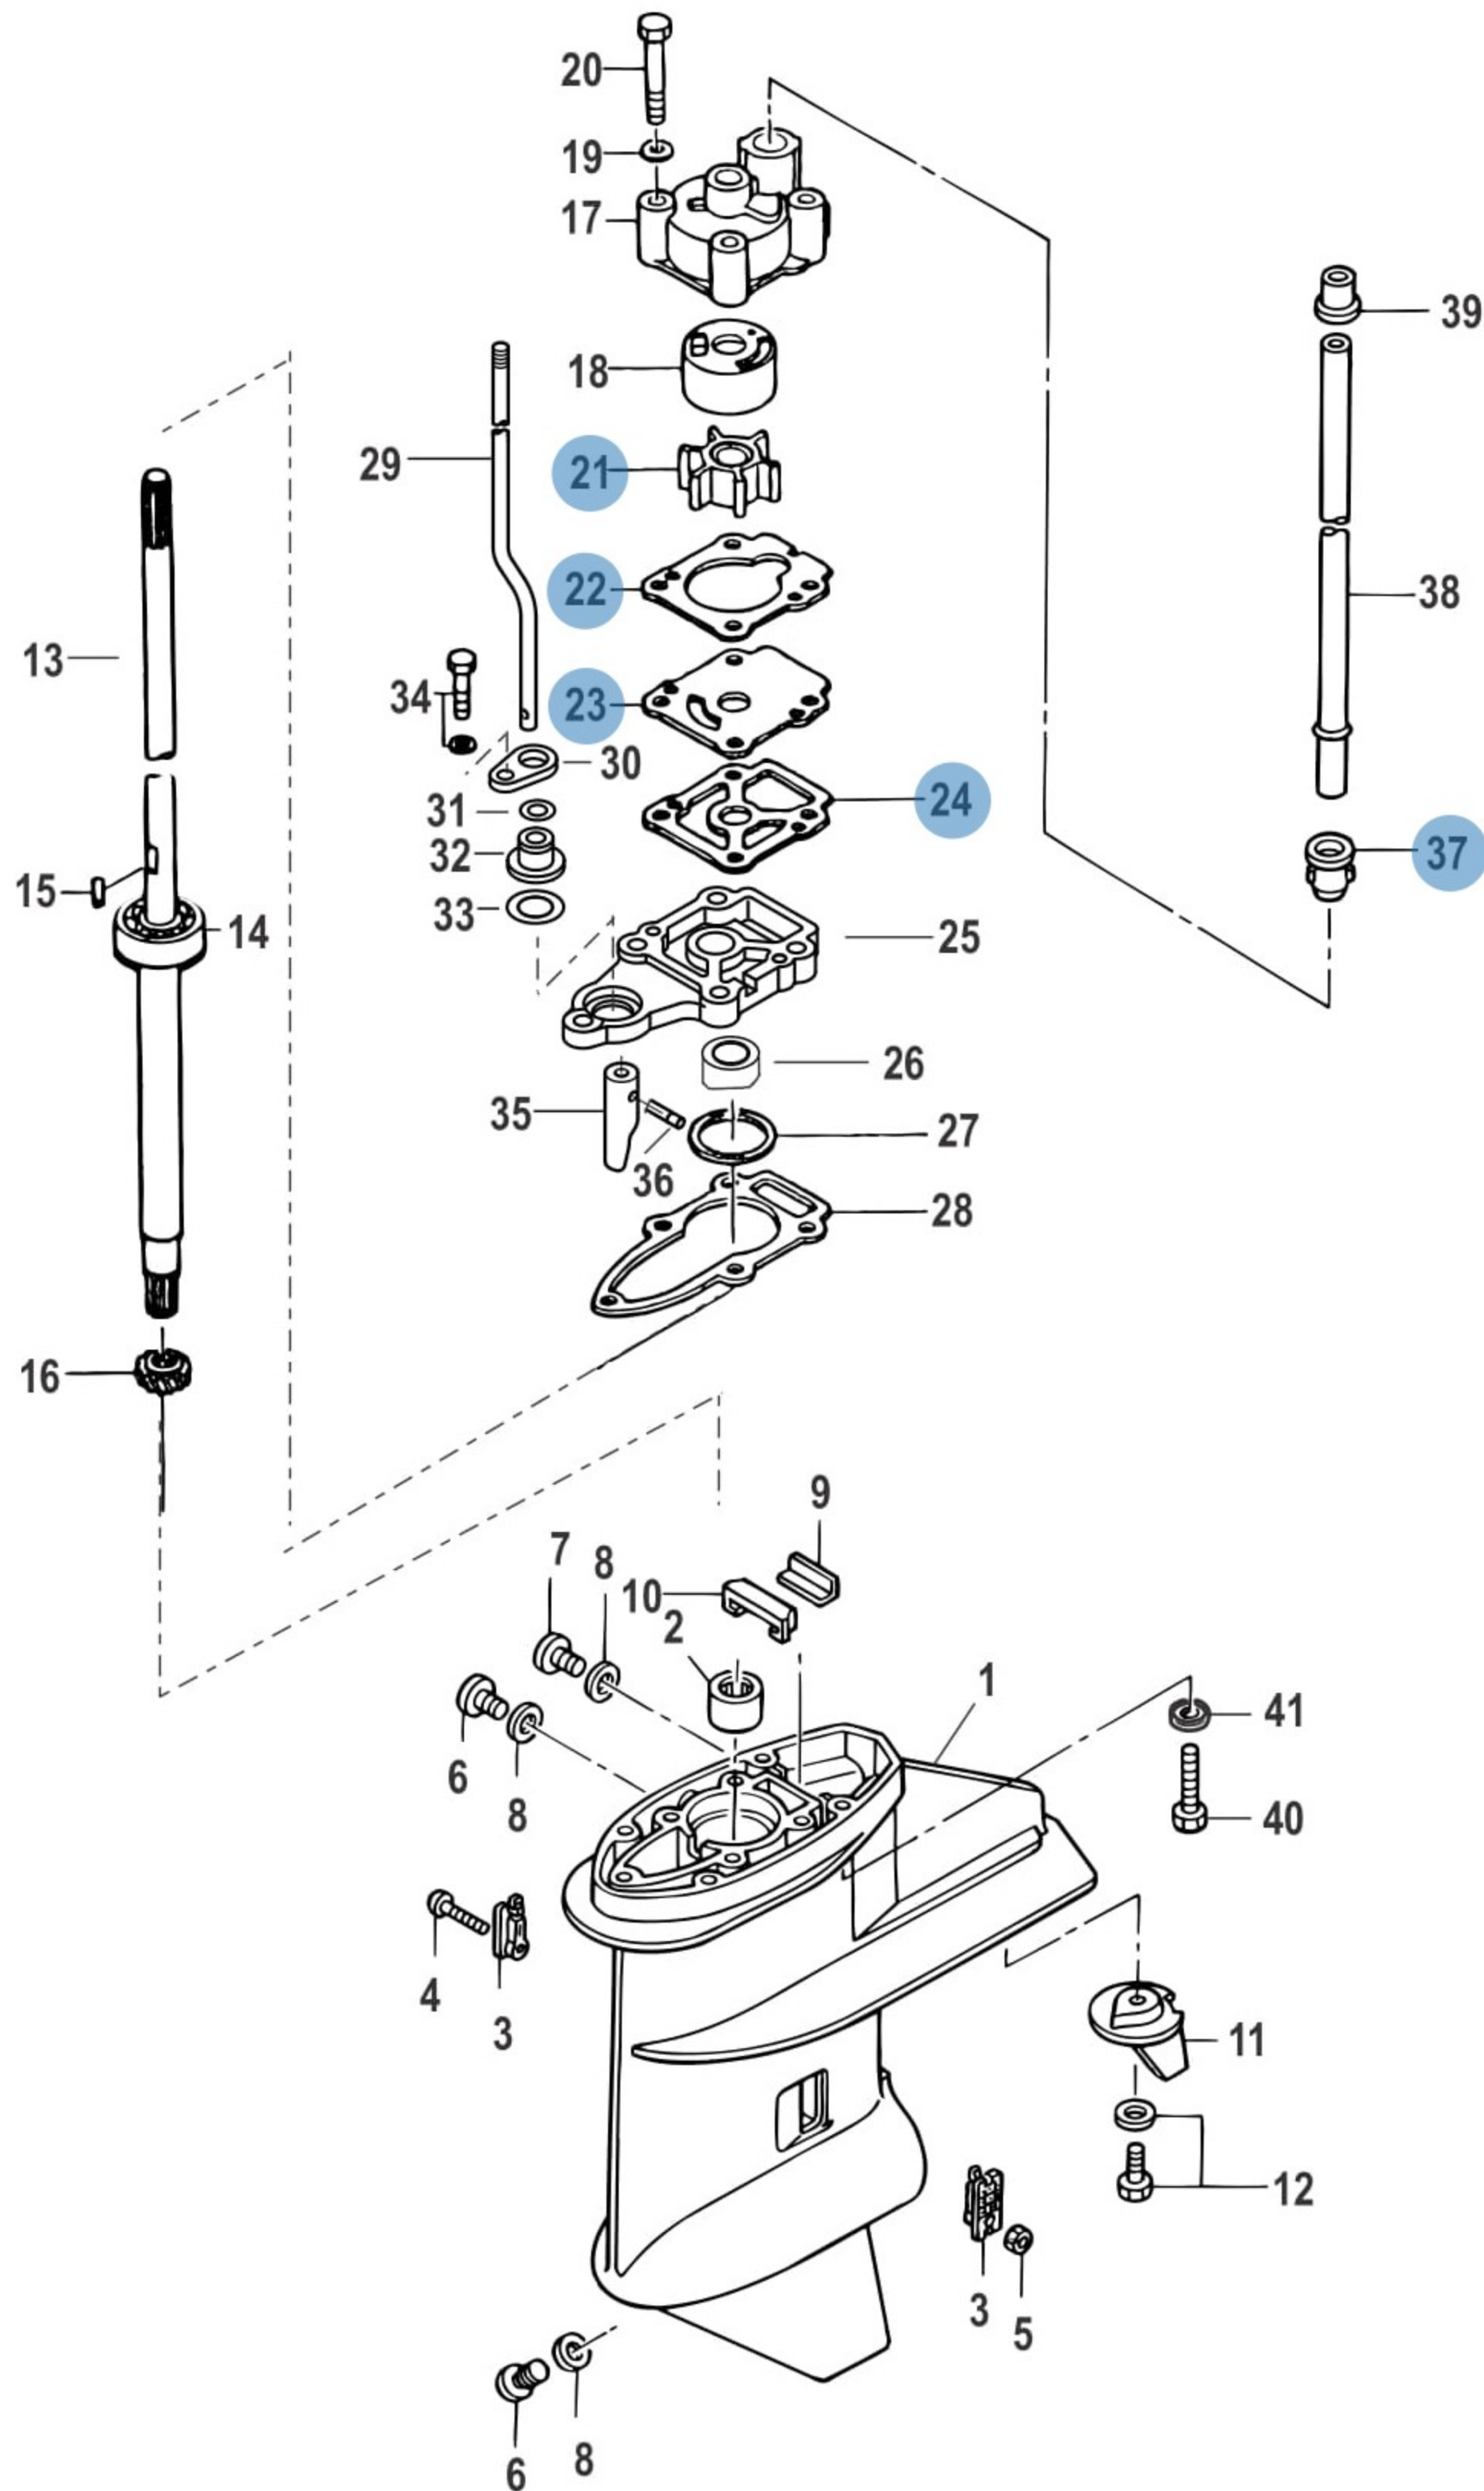

Gear Housing Driveshaft

Ref #	Part Number	Description	Qty
21	8037481	IMPELLER	1
22	161585	GASKET	1
23	8037531	GUIDE PLATE Stainless Steel	1
24	161586	GASKET	1
37	804903	GROMMET Lower	1