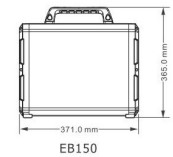

Technical Specification
Model NO		EB150
Battery	Battery Capacity	1500Wh
	Battery Type	Li-ion Battery
	Max. Charging Power	500W
Charge	Battery Voltage	14.8V
	AC Charge	42V/160W
	Max. PV Input Power	500W
AC Output	AC Output Power	1000W
	AC Output Voltage	120Vac±5% OR 230Vac±5%
	AC Output Frequency	50Hz/60Hz
	Output Ports	2xAC Wall Outlet
DC Output	USB	2x5V/3A
	Type C-PD	3A(@5V/9V/12V/15V) / 2.25A(@20V)
	Car Port	1x12V/9A
General	Charge	0°C~40°C
	Discharge	-10°C~40°C
	Product Dimension	371x165x365mm
	Net Weight	15.2Kg

EB150
1500Wh

1000W
AC Output

USB
Type C
PD

Powerful
Car
Port